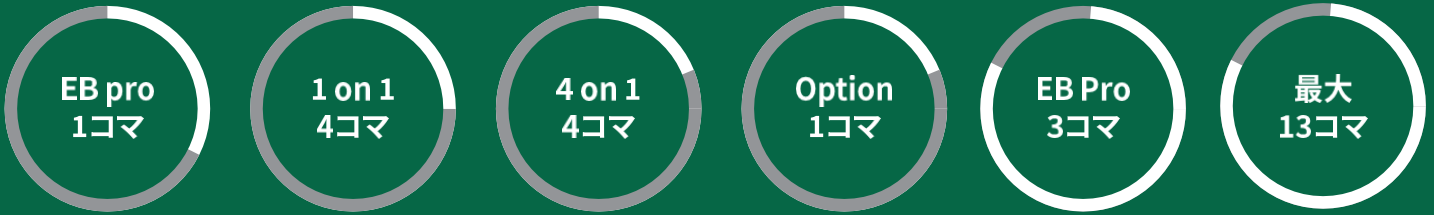

Pines Main Campus Courses

Power Speaking